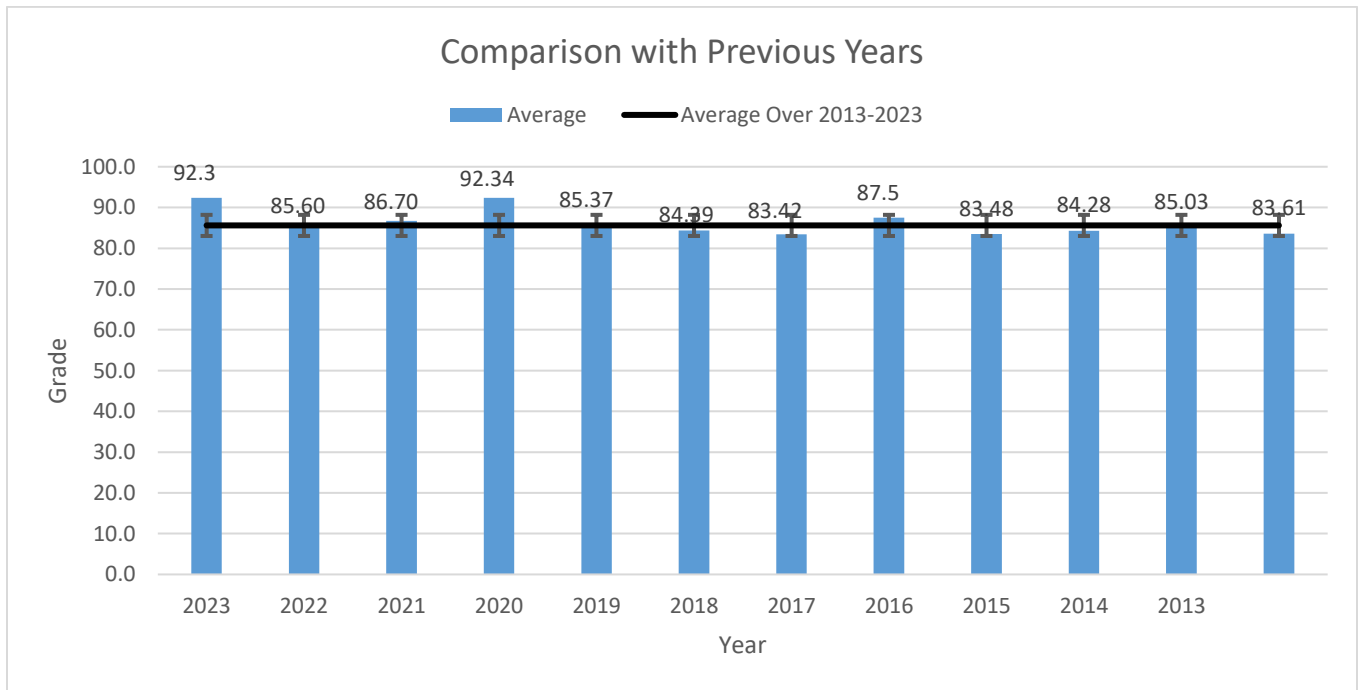

Overall Grades

12/23/2024

1. Summary

Total number of students	12
Number of undergraduate students	7
Number of graduate students	5

		Homework	Quizzes	Exam 1	Exam 2	Final Exam	CFD Labs	CFD Test	Total
Weight		0.1	0.15	1.15	2.15	3.15	4.15	5.15	1
Total	Avg.	77.4	87.3	85.1	89.4	84.5	92.5	73.7	92.3
	Sd.	25.9	22.1	24.5	23.5	20.1	21.9	22.3	6.1
Undergraduate	Avg.	70.9	93.0	88.6	96.2	84.6	97.6	74.8	88.5
	Sd.	10.3	5.1	14.5	5.2	9.7	2.4	7.2	5.7
Graduate	Avg.	99.9	93.9	94.7	95.3	96.2	99.8	86.0	96.1
	Sd.	0.1	3.7	5.2	3.6	3.9	0.4	6.4	1.9

2. Total Grade distribution

3. Breakdown of grades

4. Comparison with previous years

5. Grade ranges

Letter Grade		Score
A+	>=	96.00
A	>=	90.00
A-	>=	88.00
B+	>=	86.00
B	>=	80.00
B-	>=	78.00
C+	>=	75.00
C	>=	70.00
D+	>=	65.00
D	>=	60.00
D-	>=	55.00