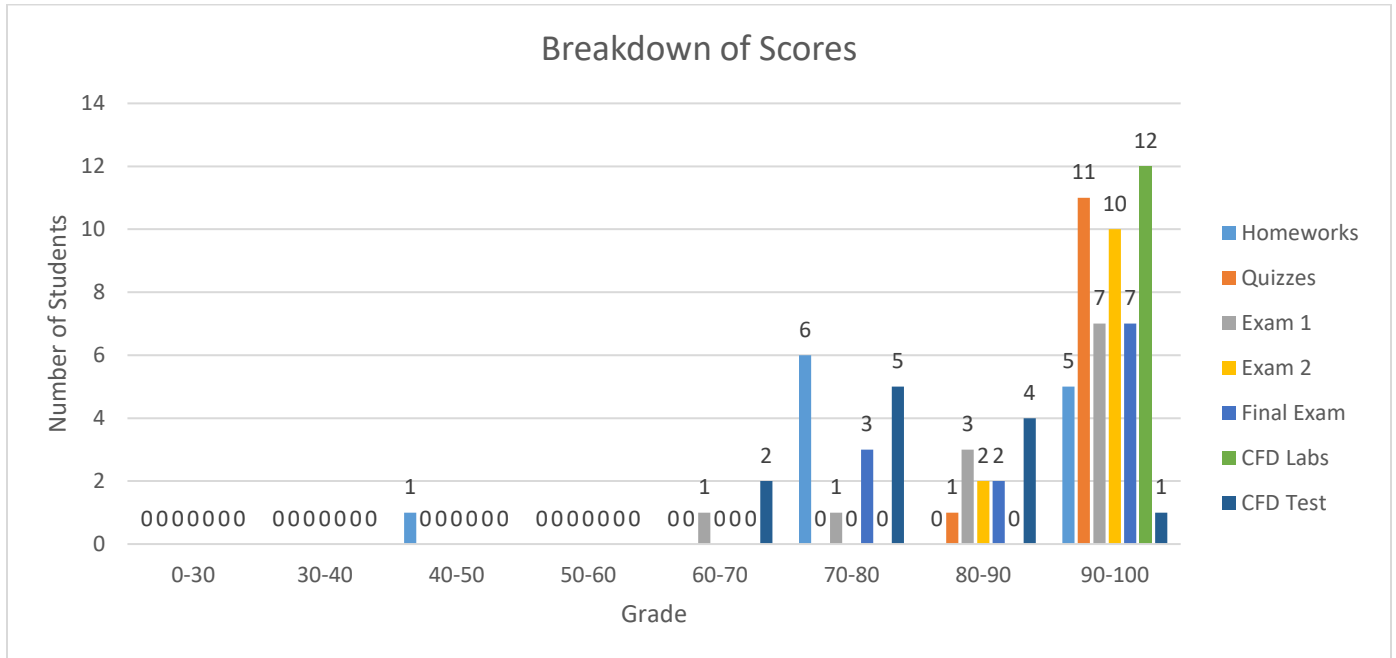

3. Breakdown of grades