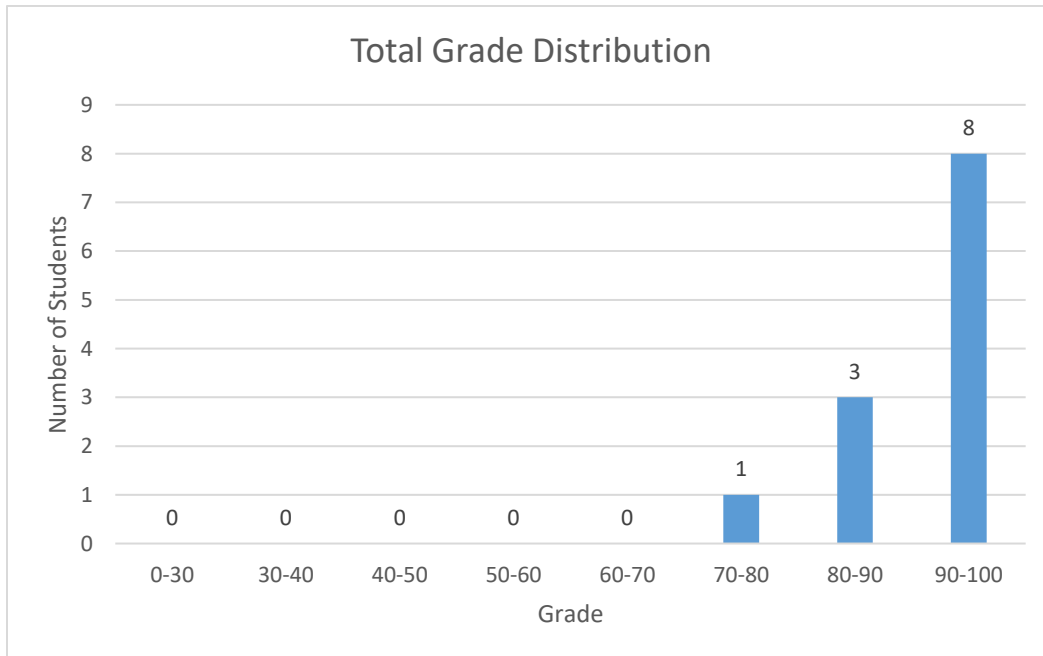

Overall Grades

12/23/2024

1. Summary

Total number of students	12
Number of undergraduate students	7
Number of graduate students	5

		Homework	Quizzes	Exam 1	Exam 2	Final Exam	CFD Labs	CFD Test	Total
Weight		0.1	0.15	1.15	2.15	3.15	4.15	5.15	1
Total	Avg.	77.4	87.3	85.1	89.4	84.5	92.5	73.7	92.3
	Sd.	25.9	22.1	24.5	23.5	20.1	21.9	22.3	6.1
Undergraduate	Avg.	70.9	93.0	88.6	96.2	84.6	97.6	74.8	88.5
	Sd.	10.3	5.1	14.5	5.2	9.7	2.4	7.2	5.7
Graduate	Avg.	99.9	93.9	94.7	95.3	96.2	99.8	86.0	96.1
	Sd.	0.1	3.7	5.2	3.6	3.9	0.4	6.4	1.9

2. Total Grade distribution

3. Breakdown of grades

4. Comparison with previous years

5. Grade ranges

Letter Grade		Score
A+	>=	96.00
A	>=	90.00
A-	>=	88.00
B+	>=	86.00
B	>=	80.00
B-	>=	78.00
C+	>=	75.00
C	>=	70.00
D+	>=	65.00
D	>=	60.00
D-	>=	55.00