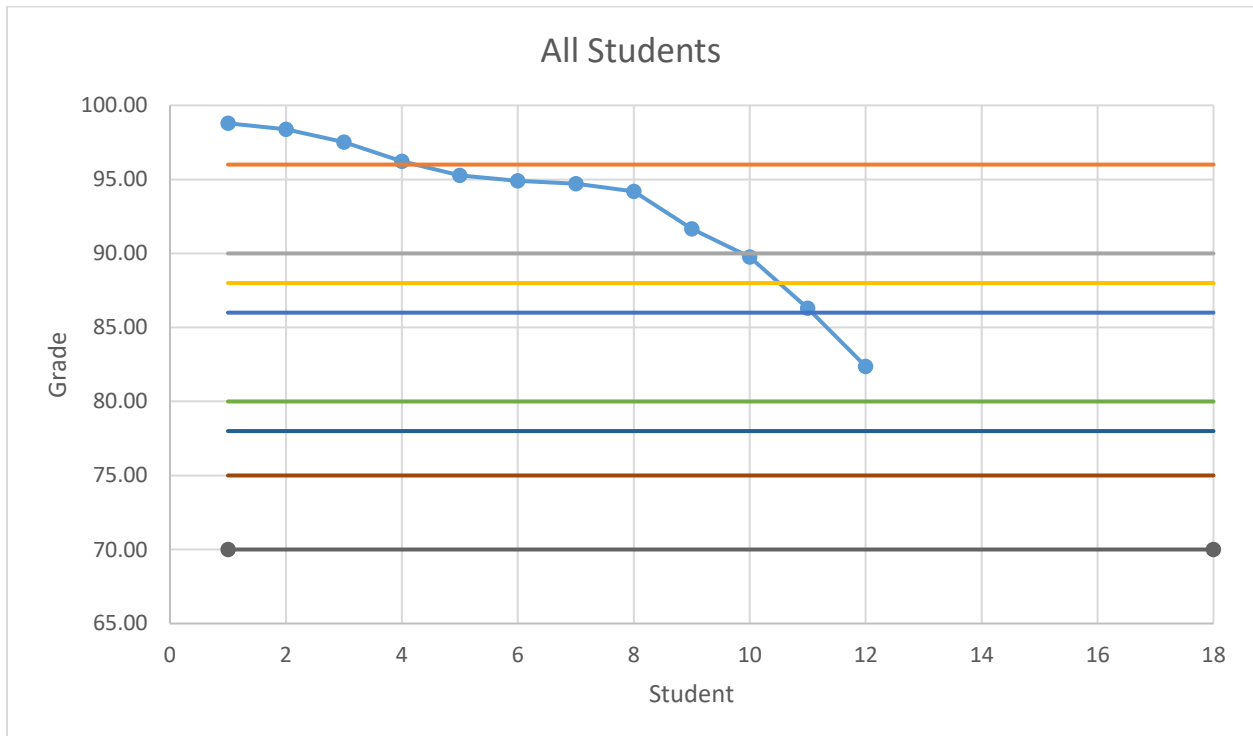

2. Total Grade distribution

3. Breakdown of grades

4. Comparison with previous years

5. Grade ranges

Letter Grade		Score
A+	>=	96.00
A	>=	90.00
A-	>=	88.00
B+	>=	86.00
B	>=	80.00
B-	>=	78.00
C+	>=	75.00
C	>=	70.00
D+	>=	65.00
D	>=	60.00
D-	>=	55.00

6. Ranges cutoffs

7. Total grade distribution

8. Graduate students grade distribution

9. Undergraduate students grade distribution