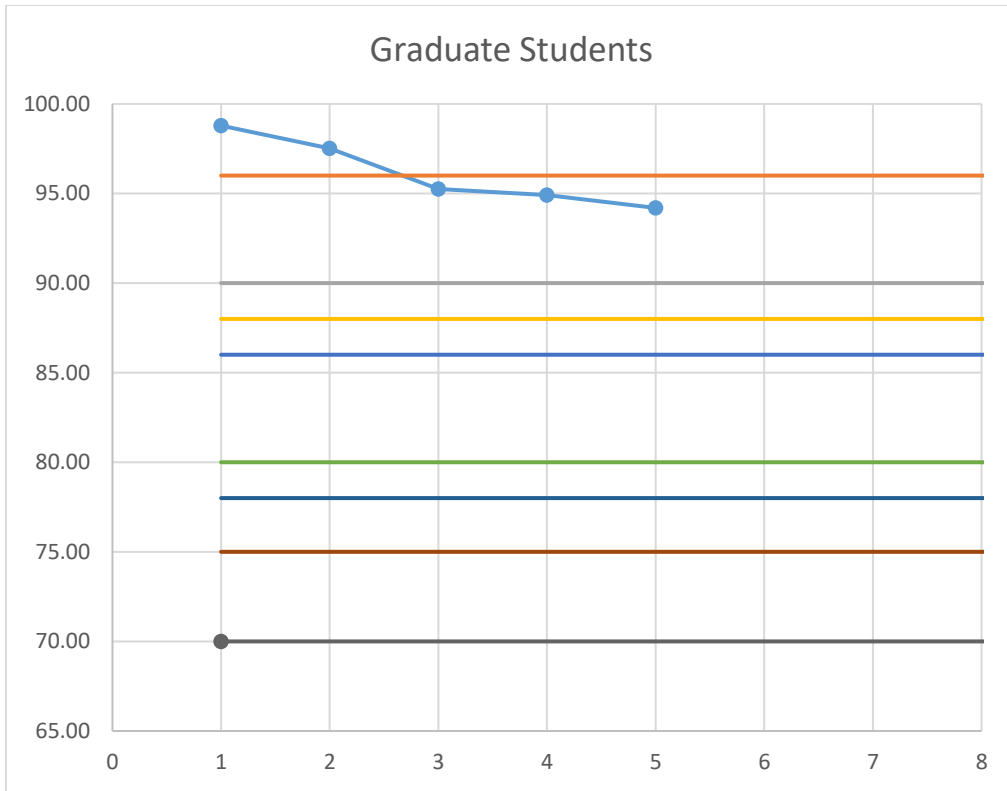

Overall Grades

12/23/2024

1. Summary

Total number of students	12
Number of undergraduate students	7
Number of graduate students	5

		Homework	Quizzes	Exam 1	Exam 2	Final Exam	CFD Labs	CFD Test	Total
Weight		0.1	0.15	1.15	2.15	3.15	4.15	5.15	1
Total	Avg.	77.4	87.3	85.1	89.4	84.5	92.5	73.7	92.3
	Sd.	25.9	22.1	24.5	23.5	20.1	21.9	22.3	6.1
Undergraduate	Avg.	70.9	93.0	88.6	96.2	84.6	97.6	74.8	88.5
	Sd.	10.3	5.1	14.5	5.2	9.7	2.4	7.2	5.7
Graduate	Avg.	99.9	93.9	94.7	95.3	96.2	99.8	86.0	96.1
	Sd.	0.1	3.7	5.2	3.6	3.9	0.4	6.4	1.9

2. Total Grade distribution

3. Breakdown of grades

4. Comparison with previous years

5. Grade ranges

Letter Grade		Score
A+	>=	96.00
A	>=	90.00
A-	>=	88.00
B+	>=	86.00
B	>=	80.00
B-	>=	78.00
C+	>=	75.00
C	>=	70.00
D+	>=	65.00
D	>=	60.00
D-	>=	55.00

6. Ranges cutoffs

7. Total grade distribution

8. Graduate students grade distribution

9. Undergraduate students grade distribution