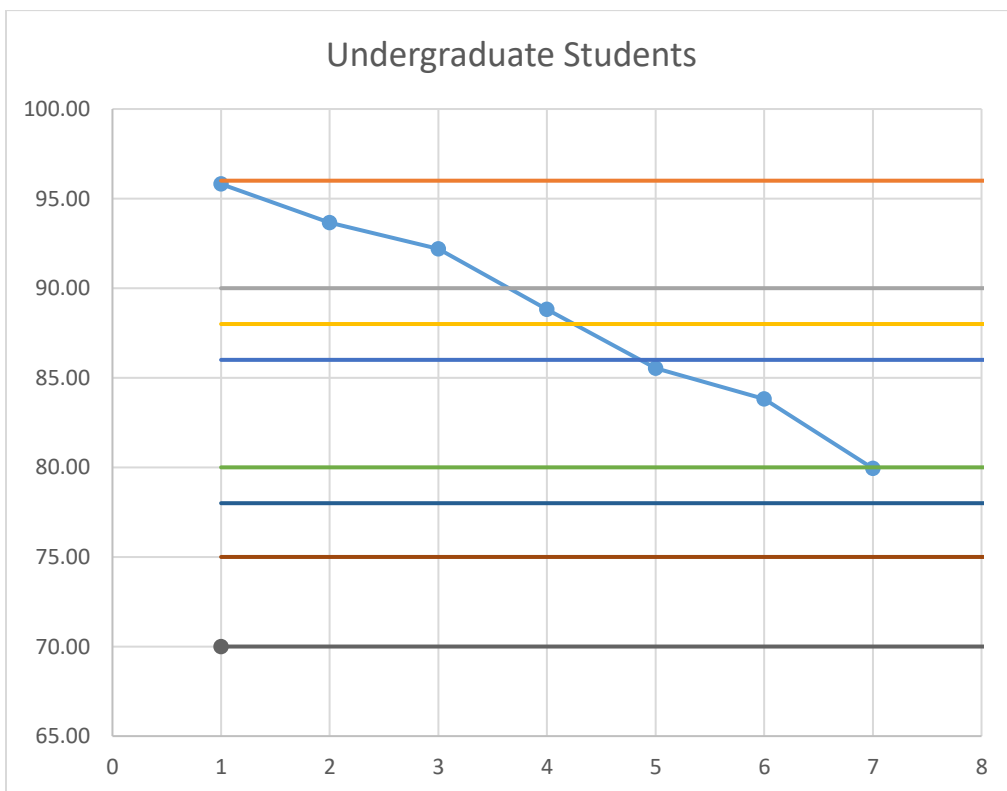

Overall Grades

12/23/2024

1. Summary

Total number of students	12
Number of undergraduate students	7
Number of graduate students	5

		Homework	Quizzes	Exam 1	Exam 2	Final Exam	CFD Labs	CFD Test	Total
Weight		0.1	0.15	1.15	2.15	3.15	4.15	5.15	1
Total	Avg.	77.4	87.3	85.1	89.4	84.5	92.5	73.7	92.3
	Sd.	25.9	22.1	24.5	23.5	20.1	21.9	22.3	6.1
Undergraduate	Avg.	70.9	93.0	88.6	96.2	84.6	97.6	74.8	88.5
	Sd.	10.3	5.1	14.5	5.2	9.7	2.4	7.2	5.7
Graduate	Avg.	99.9	93.9	94.7	95.3	96.2	99.8	86.0	96.1
	Sd.	0.1	3.7	5.2	3.6	3.9	0.4	6.4	1.9

2. Total Grade distribution

3. Breakdown of grades

4. Comparison with previous years

5. Grade ranges

Letter Grade		Score
A+	>=	96.00
A	>=	90.00
A-	>=	88.00
B+	>=	86.00
B	>=	80.00
B-	>=	78.00
C+	>=	75.00
C	>=	70.00
D+	>=	65.00
D	>=	60.00
D-	>=	55.00

6. Ranges cutoffs

7. Total grade distribution

8. Graduate students grade distribution

9. Undergraduate students grade distribution