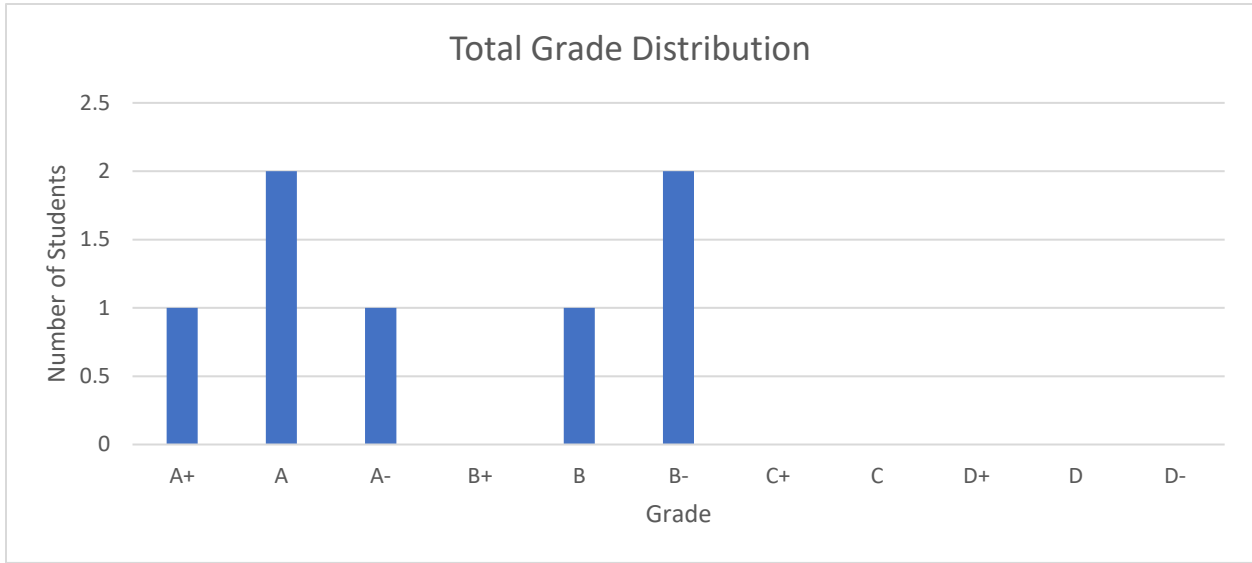

7. Total grade distribution