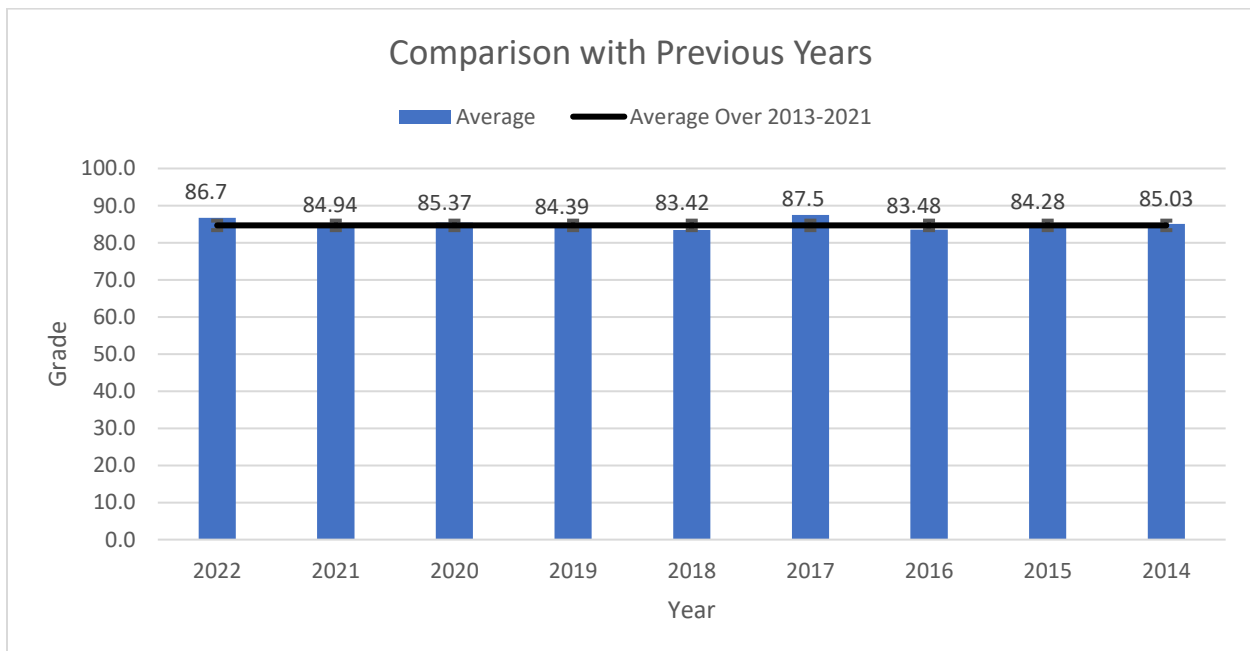

Overall Grades

12/15/2022

1. Summary

Total number of students	7
Number of undergraduate students	3
Number of graduate students	4

		Homeworks	Quizzes	Exam 1	Exam 2	Final Exam	CFD Labs	CFD Test	Total
Weight		0.1	0.15	0.125	0.125	0.25	0.2	0.05	1
Total	Avg.	96.8	86.4	84.5	82.1	82.7	94.9	71.4	86.7
	Sd.	5.6	8.1	10.3	12.5	11.3	2.8	10.7	7.3
Undergraduate	Avg.	99.8	84.5	82.2	74.2	75.0	94.3	63.3	83.0
	Sd.	3.4	8.4	8.2	7.4	11.2	2.5	3.3	6.7
Graduate	Avg.	94.6	87.8	86.3	88.1	88.4	95.4	77.5	89.5
	Sd.	6.3	8.8	12.5	12.9	8.4	3.3	10.3	7.2

2. Total Grade distribution

3. Breakdown of grades

4. Comparison with previous years

5. Grade ranges

Letter Grade		Score
A+	>=	95.00
A	>=	90.00
A-	>=	88.00
B+	>=	85.00
B	>=	80.00
B-	>=	78.00
C+	>=	75.00
C	>=	70.00
D+	>=	65.00
D	>=	60.00
D-	>=	55.00