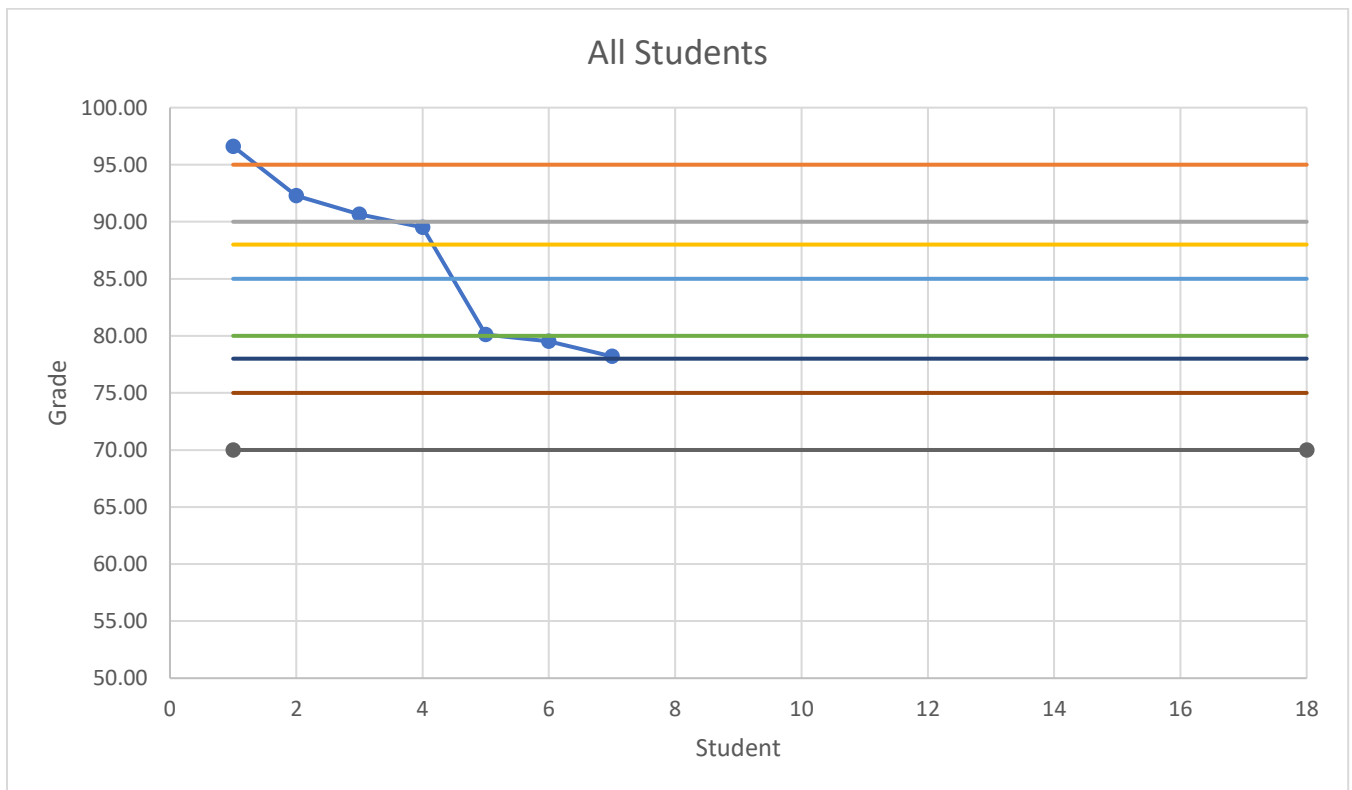

2. Total Grade distribution

3. Breakdown of grades

4. Comparison with previous years

5. Grade ranges

Letter Grade		Score
A+	>=	95.00
A	>=	90.00
A-	>=	88.00
B+	>=	85.00
B	>=	80.00
B-	>=	78.00
C+	>=	75.00
C	>=	70.00
D+	>=	65.00
D	>=	60.00
D-	>=	55.00

6. Ranges cutoffs

7. Total grade distribution

8. Graduate students grade distribution

9. Undergraduate students grade distribution

10. Comparison of grade distribution with previous years