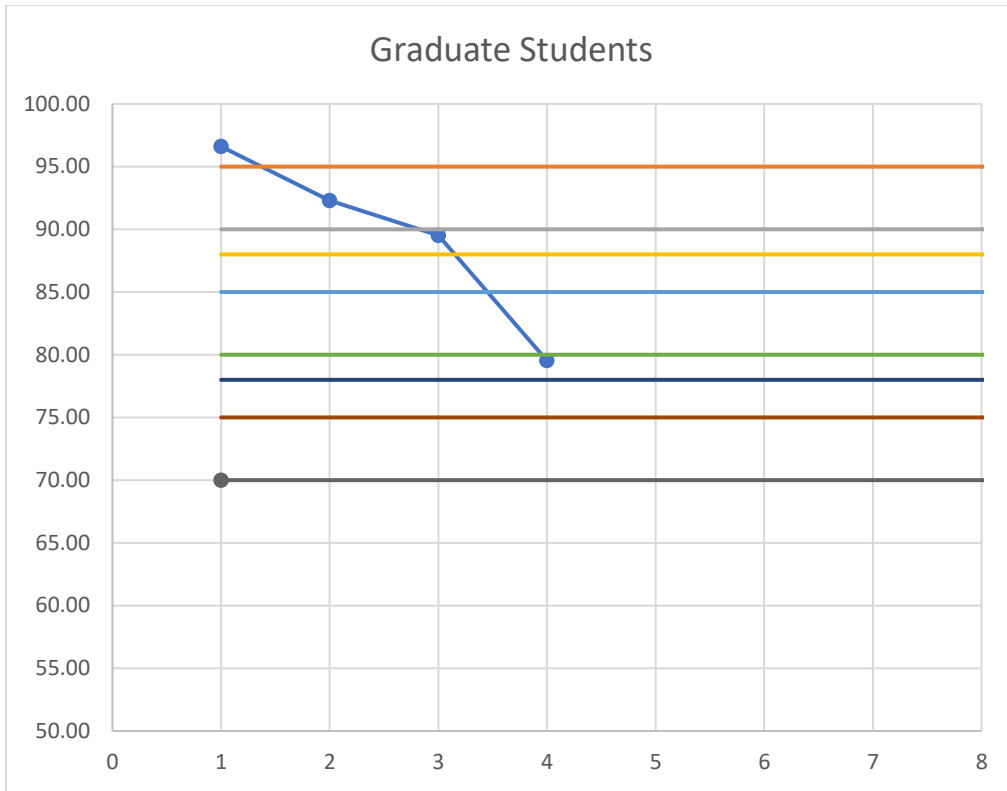

Overall Grades

12/15/2022

1. Summary

Total number of students	7
Number of undergraduate students	3
Number of graduate students	4

		Homeworks	Quizzes	Exam 1	Exam 2	Final Exam	CFD Labs	CFD Test	Total
Weight		0.1	0.15	0.125	0.125	0.25	0.2	0.05	1
Total	Avg.	96.8	86.4	84.5	82.1	82.7	94.9	71.4	86.7
	Sd.	5.6	8.1	10.3	12.5	11.3	2.8	10.7	7.3
Undergraduate	Avg.	99.8	84.5	82.2	74.2	75.0	94.3	63.3	83.0
	Sd.	3.4	8.4	8.2	7.4	11.2	2.5	3.3	6.7
Graduate	Avg.	94.6	87.8	86.3	88.1	88.4	95.4	77.5	89.5
	Sd.	6.3	8.8	12.5	12.9	8.4	3.3	10.3	7.2

2. Total Grade distribution

3. Breakdown of grades

4. Comparison with previous years

5. Grade ranges

Letter Grade		Score
A+	>=	95.00
A	>=	90.00
A-	>=	88.00
B+	>=	85.00
B	>=	80.00
B-	>=	78.00
C+	>=	75.00
C	>=	70.00
D+	>=	65.00
D	>=	60.00
D-	>=	55.00

6. Ranges cutoffs

7. Total grade distribution

8. Graduate students grade distribution

9. Undergraduate students grade distribution

10. Comparison of grade distribution with previous years