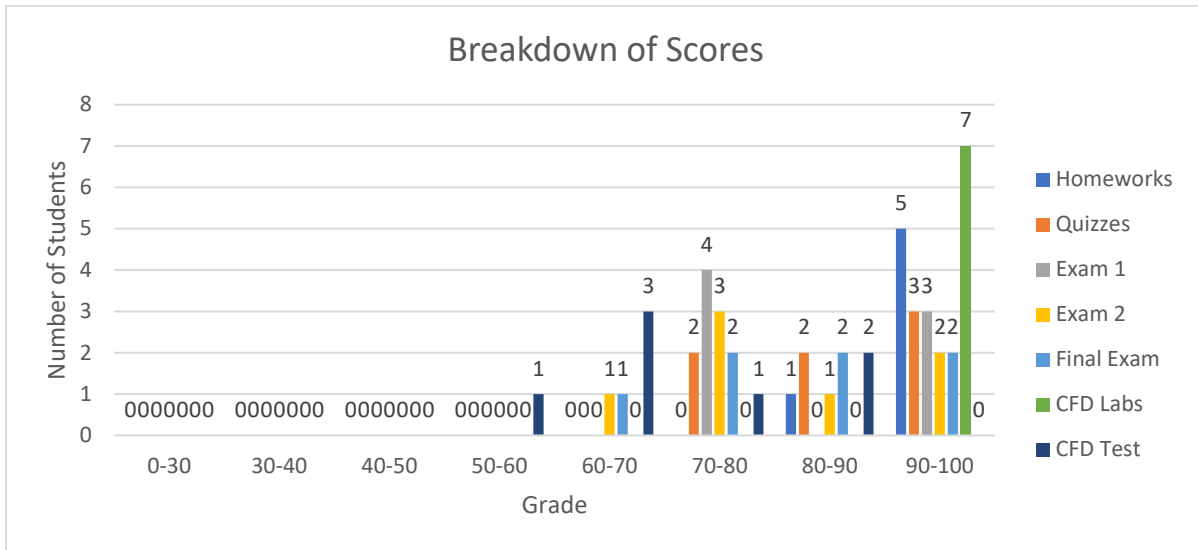

Overall Grades

12/15/2022

1. Summary

Total number of students	7
Number of undergraduate students	3
Number of graduate students	4

		Homeworks	Quizzes	Exam 1	Exam 2	Final Exam	CFD Labs	CFD Test	Total
Weight		0.1	0.15	0.125	0.125	0.25	0.2	0.05	1
Total	Avg.	96.8	86.4	84.5	82.1	82.7	94.9	71.4	86.7
	Sd.	5.6	8.1	10.3	12.5	11.3	2.8	10.7	7.3
Undergraduate	Avg.	99.8	84.5	82.2	74.2	75.0	94.3	63.3	83.0
	Sd.	3.4	8.4	8.2	7.4	11.2	2.5	3.3	6.7
Graduate	Avg.	94.6	87.8	86.3	88.1	88.4	95.4	77.5	89.5
	Sd.	6.3	8.8	12.5	12.9	8.4	3.3	10.3	7.2

2. Total Grade distribution

3. Breakdown of grades

4. Comparison with previous years

5. Grade ranges

Letter Grade		Score
A+	>=	95.00
A	>=	90.00
A-	>=	88.00
B+	>=	85.00
B	>=	80.00
B-	>=	78.00
C+	>=	75.00
C	>=	70.00
D+	>=	65.00
D	>=	60.00
D-	>=	55.00