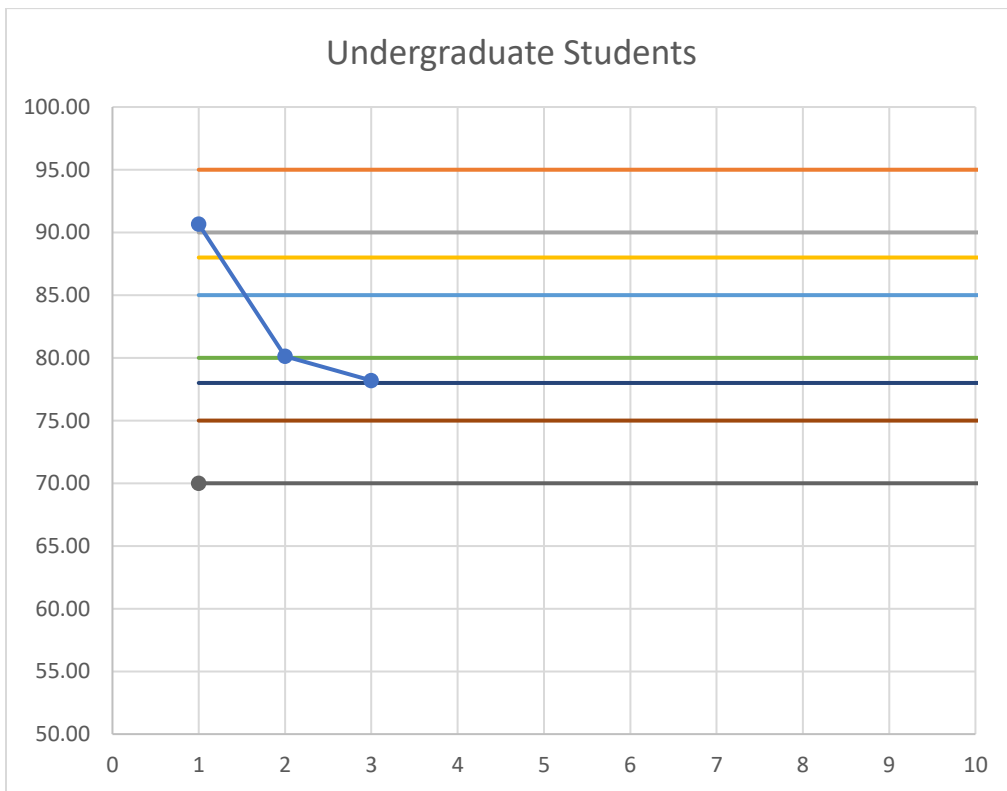

Overall Grades

12/15/2022

1. Summary

Total number of students	7
Number of undergraduate students	3
Number of graduate students	4

		Homeworks	Quizzes	Exam 1	Exam 2	Final Exam	CFD Labs	CFD Test	Total
Weight		0.1	0.15	0.125	0.125	0.25	0.2	0.05	1
Total	Avg.	96.8	86.4	84.5	82.1	82.7	94.9	71.4	86.7
	Sd.	5.6	8.1	10.3	12.5	11.3	2.8	10.7	7.3
Undergraduate	Avg.	99.8	84.5	82.2	74.2	75.0	94.3	63.3	83.0
	Sd.	3.4	8.4	8.2	7.4	11.2	2.5	3.3	6.7
Graduate	Avg.	94.6	87.8	86.3	88.1	88.4	95.4	77.5	89.5
	Sd.	6.3	8.8	12.5	12.9	8.4	3.3	10.3	7.2

2. Total Grade distribution

3. Breakdown of grades

4. Comparison with previous years

5. Grade ranges

Letter Grade		Score
A+	>=	95.00
A	>=	90.00
A-	>=	88.00
B+	>=	85.00
B	>=	80.00
B-	>=	78.00
C+	>=	75.00
C	>=	70.00
D+	>=	65.00
D	>=	60.00
D-	>=	55.00

6. Ranges cutoffs

7. Total grade distribution

8. Graduate students grade distribution

9. Undergraduate students grade distribution

10. Comparison of grade distribution with previous years