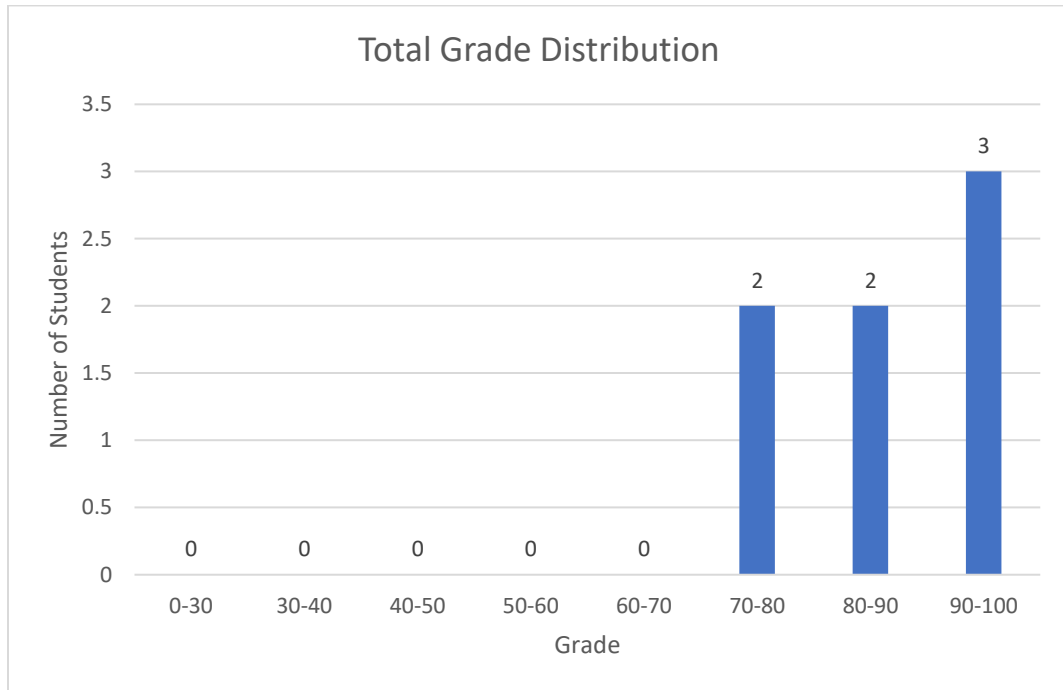

Overall Grades

12/15/2022

1. Summary

Total number of students	7
Number of undergraduate students	3
Number of graduate students	4

		Homeworks	Quizzes	Exam 1	Exam 2	Final Exam	CFD Labs	CFD Test	Total
Weight		0.1	0.15	0.125	0.125	0.25	0.2	0.05	1
Total	Avg.	96.8	86.4	84.5	82.1	82.7	94.9	71.4	86.7
	Sd.	5.6	8.1	10.3	12.5	11.3	2.8	10.7	7.3
Undergraduate	Avg.	99.8	84.5	82.2	74.2	75.0	94.3	63.3	83.0
	Sd.	3.4	8.4	8.2	7.4	11.2	2.5	3.3	6.7
Graduate	Avg.	94.6	87.8	86.3	88.1	88.4	95.4	77.5	89.5
	Sd.	6.3	8.8	12.5	12.9	8.4	3.3	10.3	7.2

2. Total Grade distribution

3. Breakdown of grades

4. Comparison with previous years

5. Grade ranges

Letter Grade		Score
A+	>=	95.00
A	>=	90.00
A-	>=	88.00
B+	>=	85.00
B	>=	80.00
B-	>=	78.00
C+	>=	75.00
C	>=	70.00
D+	>=	65.00
D	>=	60.00
D-	>=	55.00